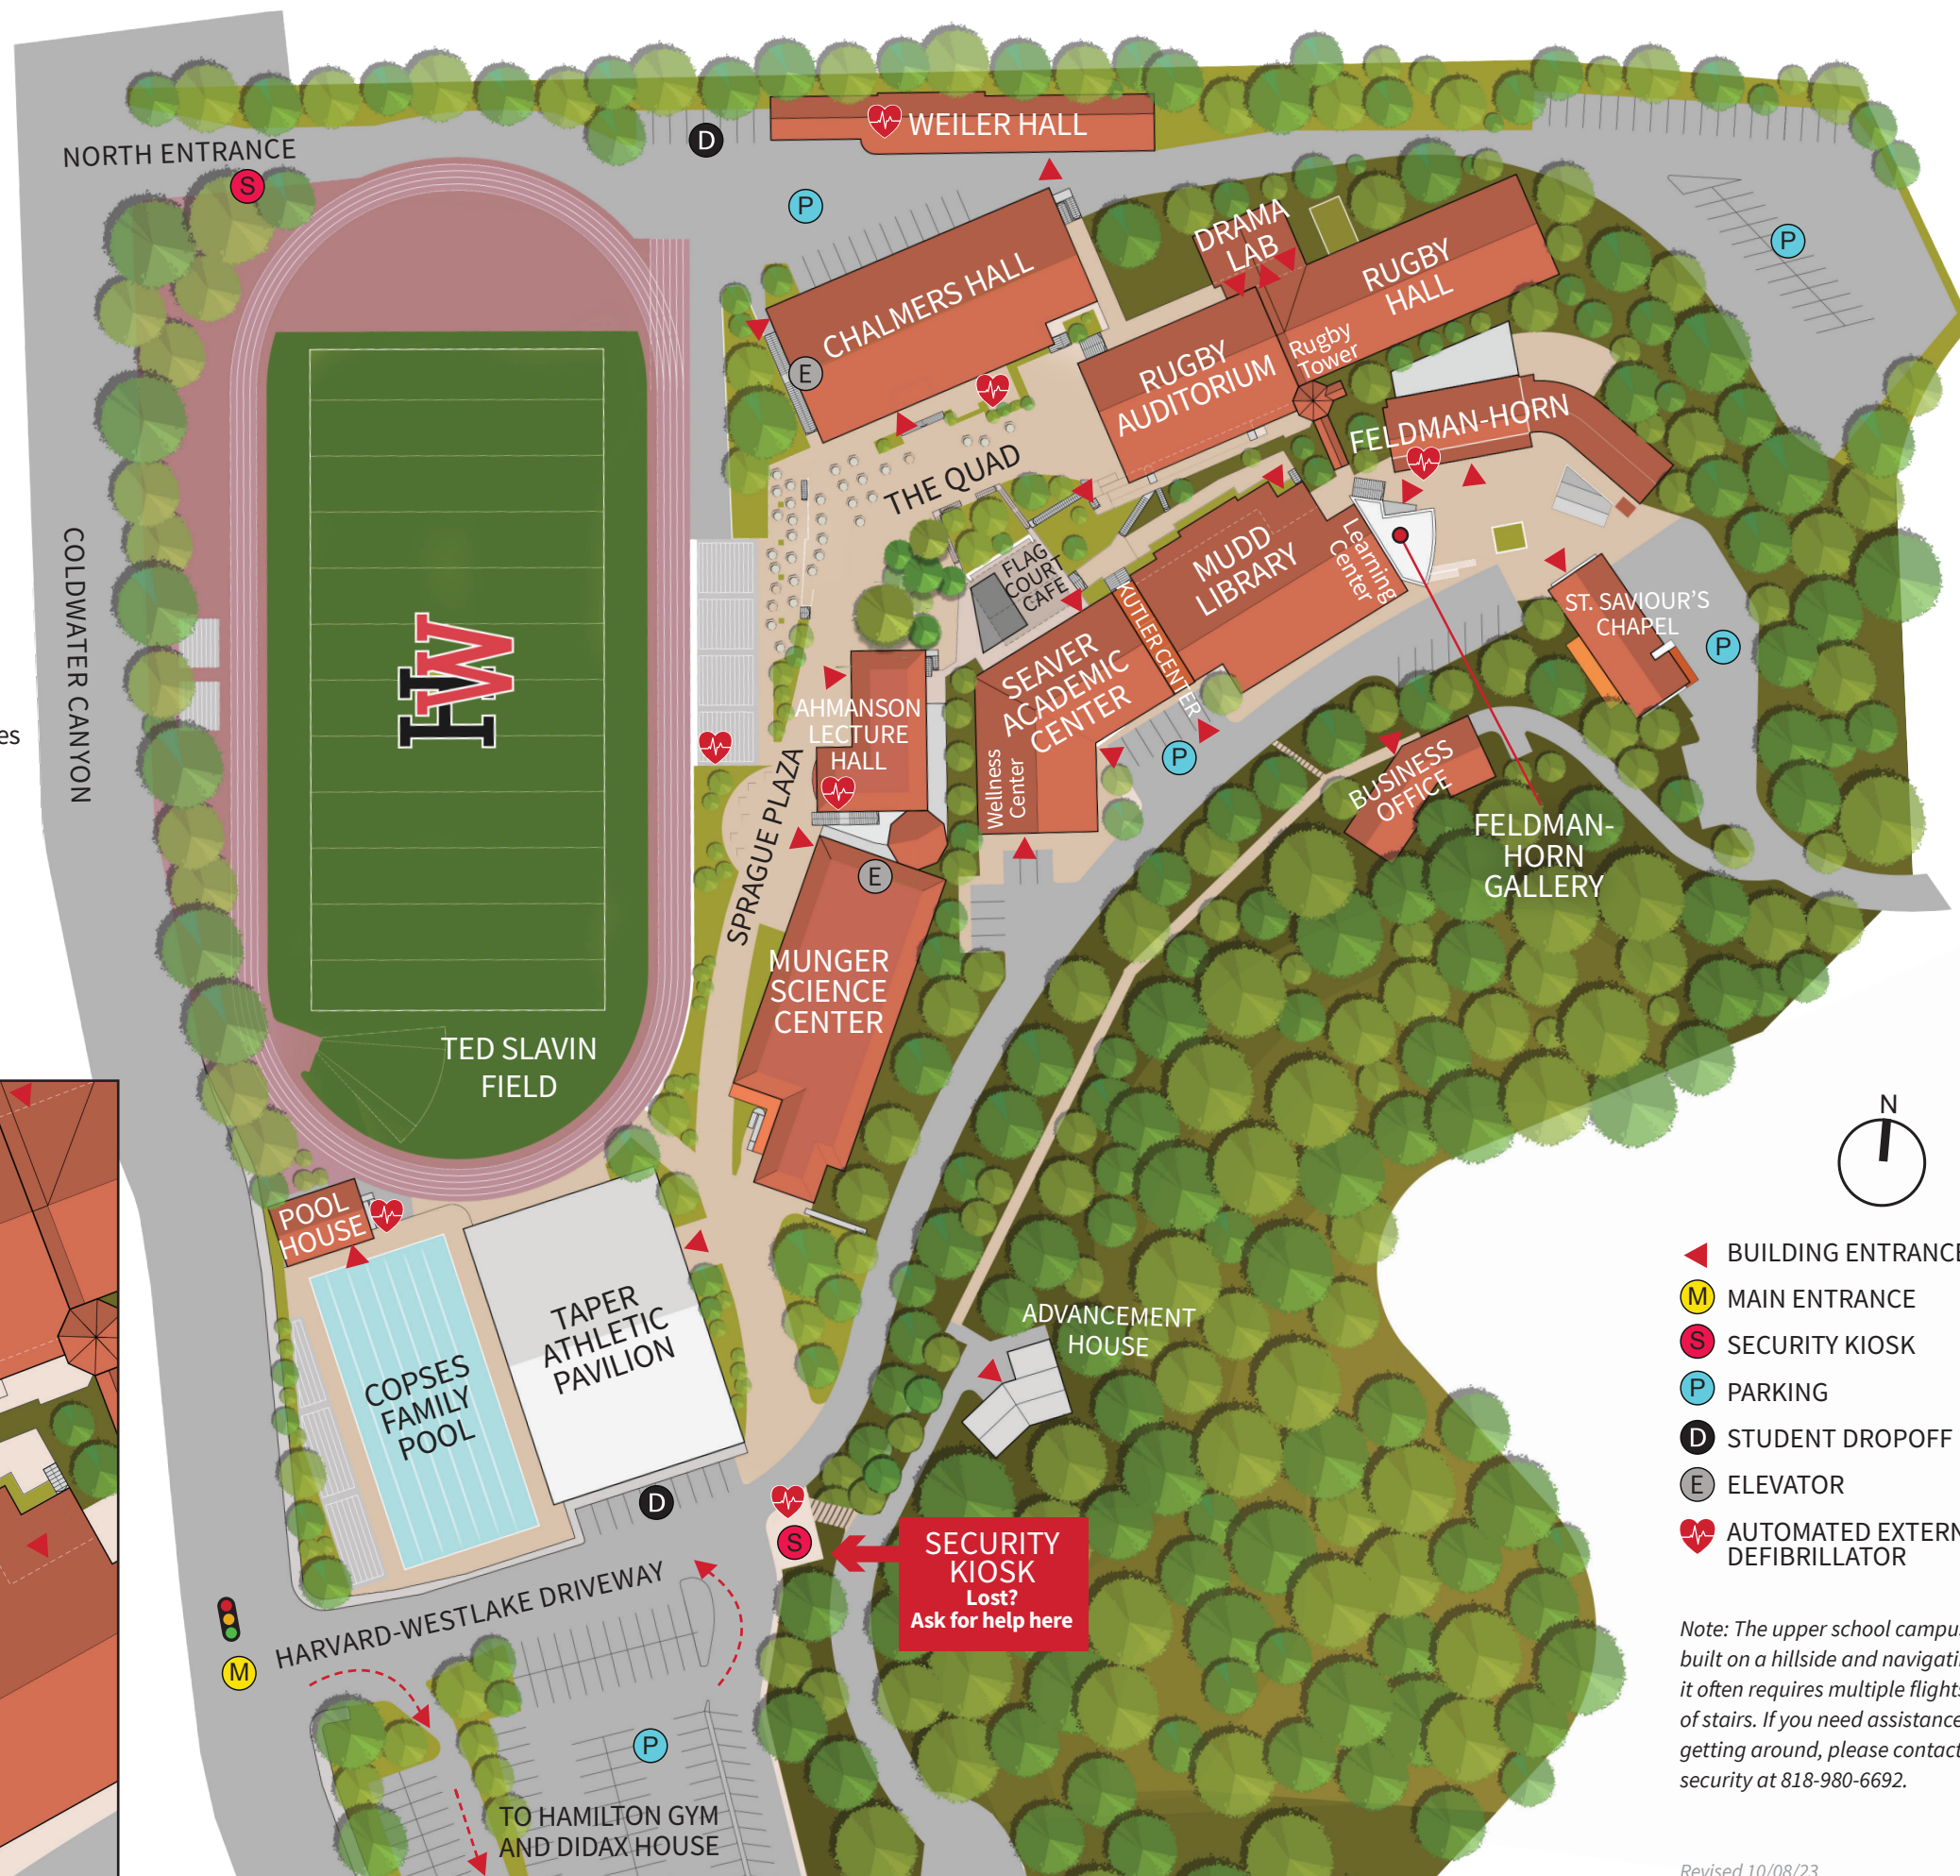

Library and Learning Center

MUNGER SCIENCE CENTER & AHMANSON LECTURE HALL (MG)

Science classrooms and lecture auditorium

RUGBY HALL (RG)

Drama and English classrooms

SEAVER ACADEMIC CENTER (SV)

Lower/flag court level (accessible via outdoor stairs only): World Languages classrooms
2nd floor: Wellness Center, administrative offices
3rd floor (accessible via stairs only): History/Social Studies classrooms

TAPER ATHLETIC PAVILION (TP)

Gym, sports performance facilities

WEILER HALL (WH)

Journalism classrooms and broadcast studios

- BUILDING ENTRANCE
- MAIN ENTRANCE
- SECURITY KIOSK
- PARKING
- STUDENT DROPOFF
- ELEVATOR
- AUTOMATED EXTERNAL DEFIBRILLATOR